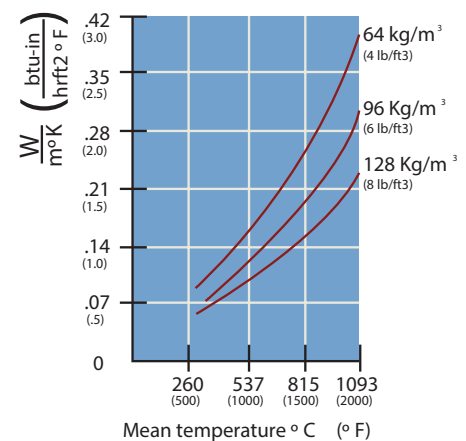

Ceramic Industry

- Kiln car insulation and seals
- Continuous and batch kilns

For more information on GLT Products, please visit us online at www.gltproducts.com or call toll-free at 1-800-874-1748.